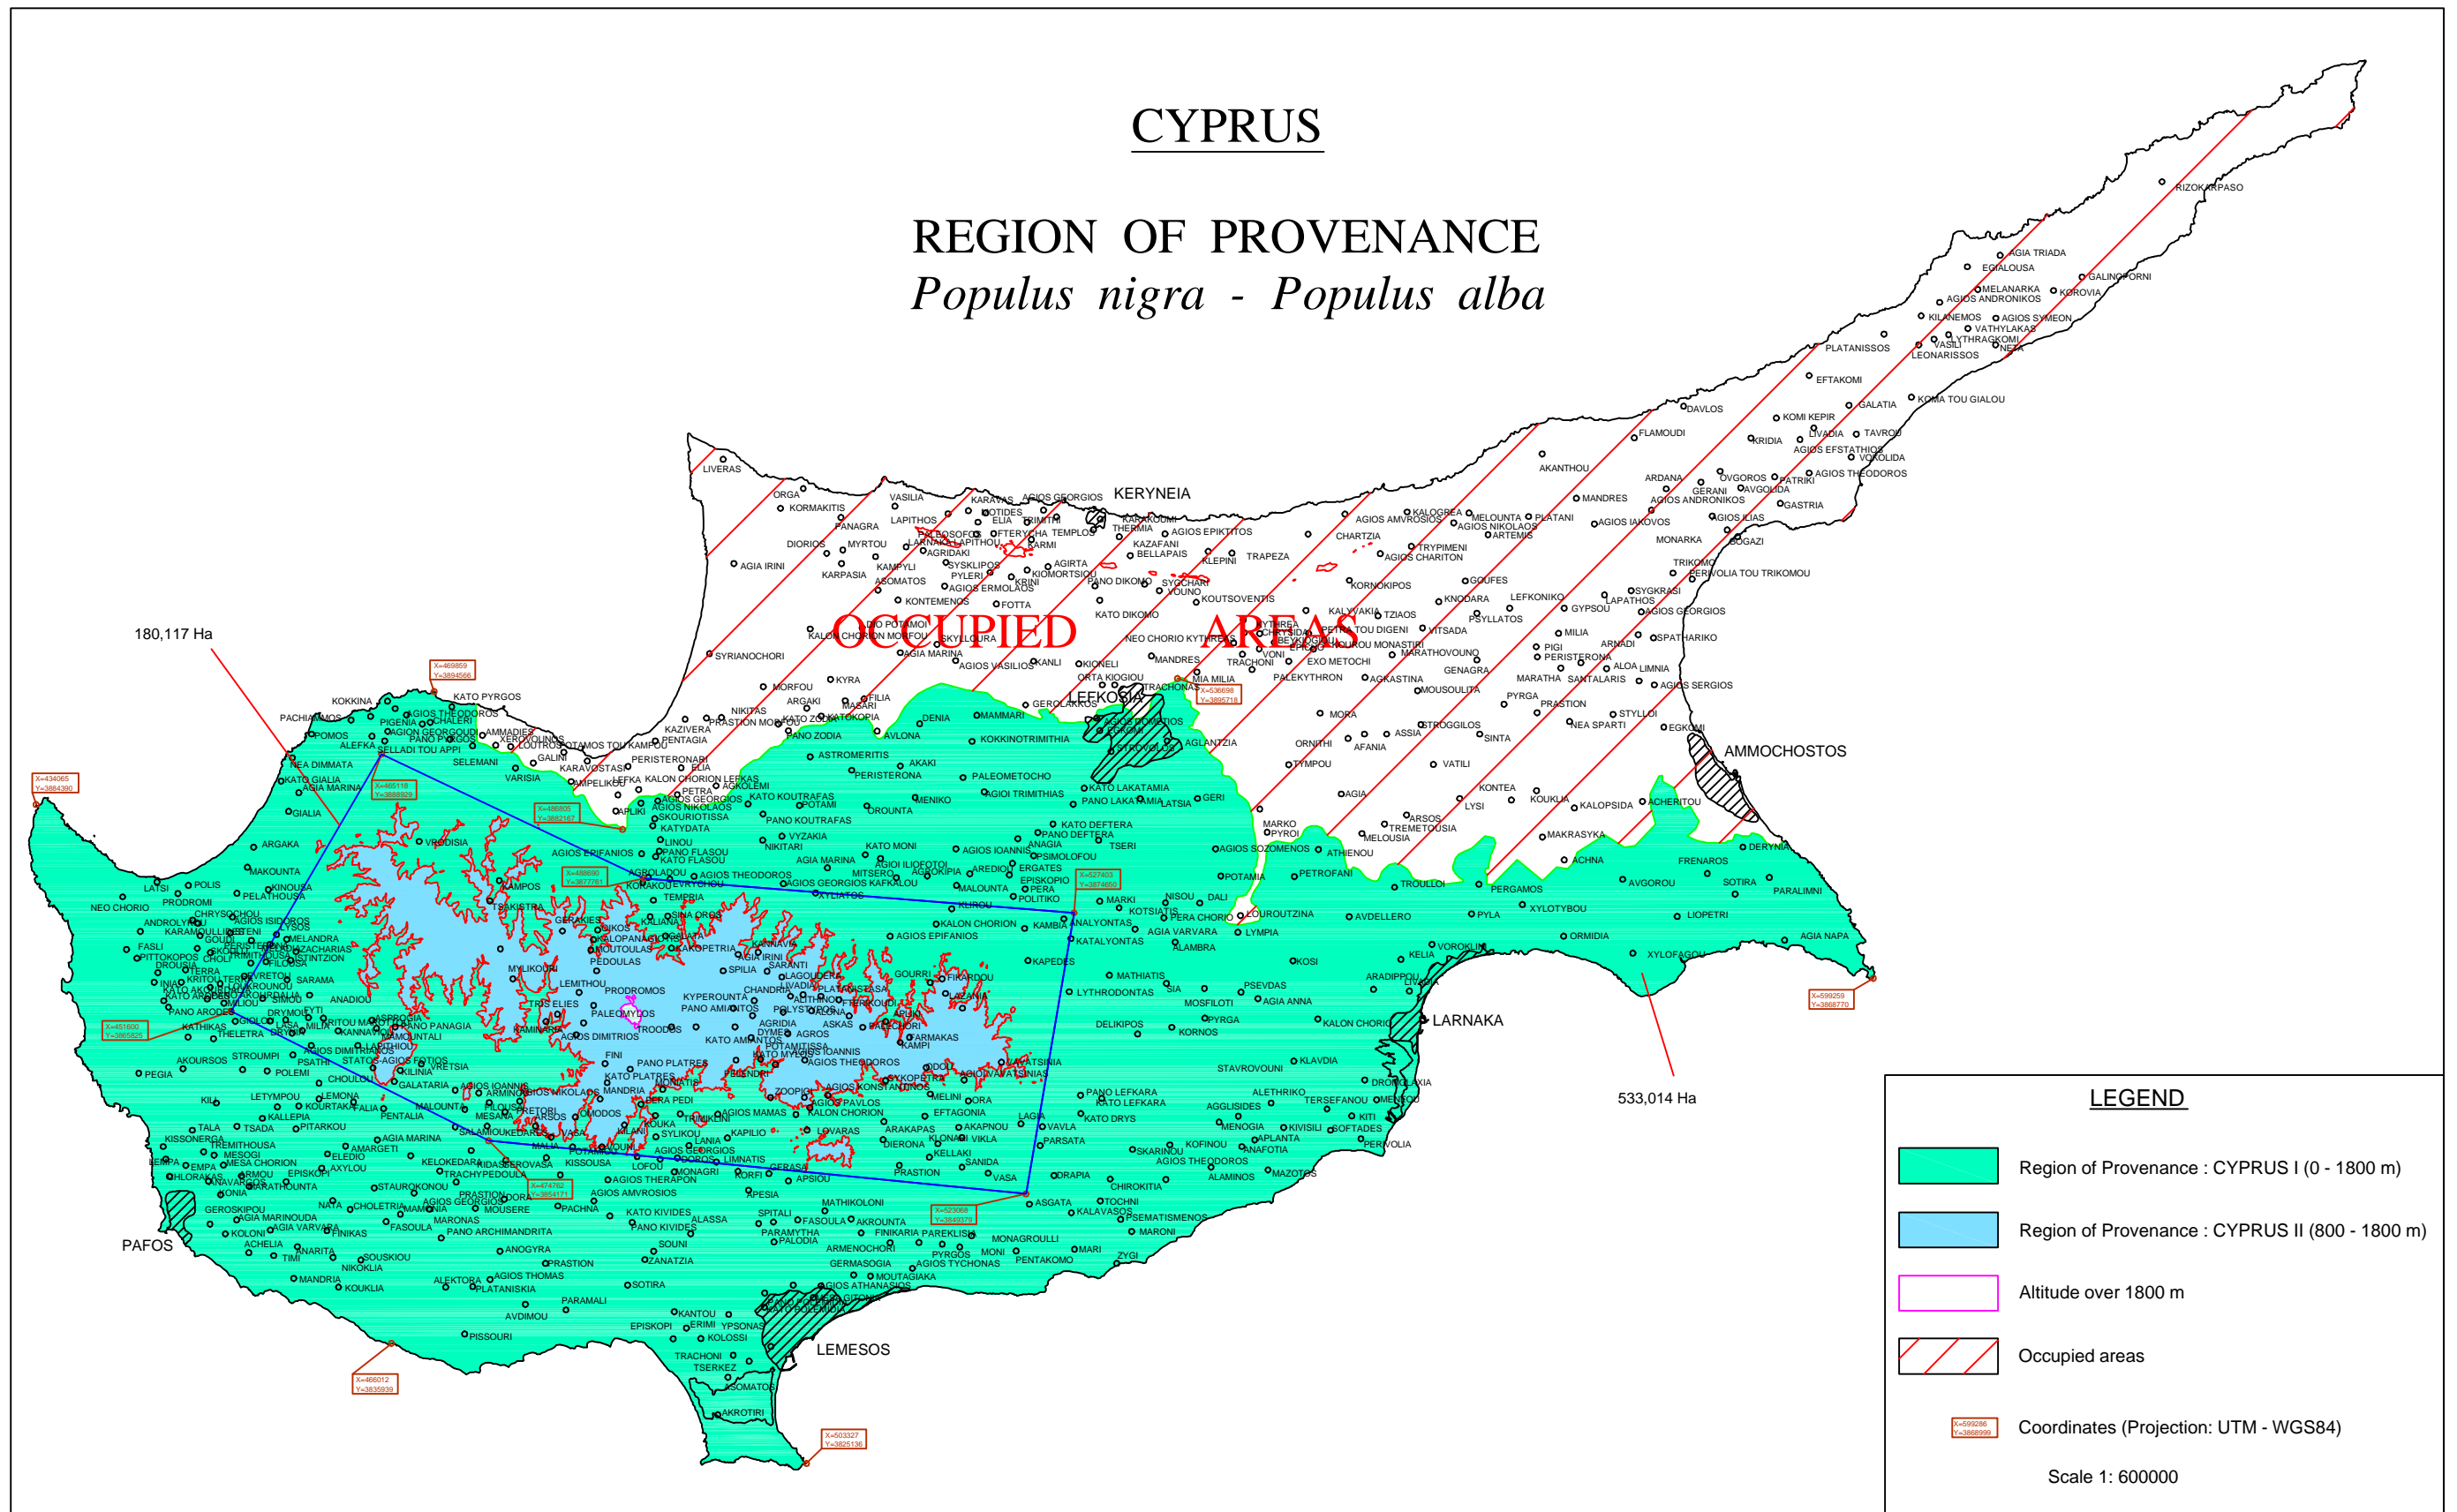

CYPRUS

REGION OF PROVENANCE

Pinus brutia

CYPRUS

REGION OF PROVENANCE

Pinus nigra

LEGEND

- Region of Provenance : TROODOS (1200- 1952 m)
- Altitude over 1200 m
- Occupied areas
- Coordinates (Projection UTM - WGS84)

Scale 1: 600000

CYPRUS

REGION OF PROVENANCE

Pinus pinea

CYPRUS

REGION OF PROVENANCE *Populus nigra* - *Populus alba*

CYPRUS

REGION OF PROVENANCE *Robinia pseudoacacia*