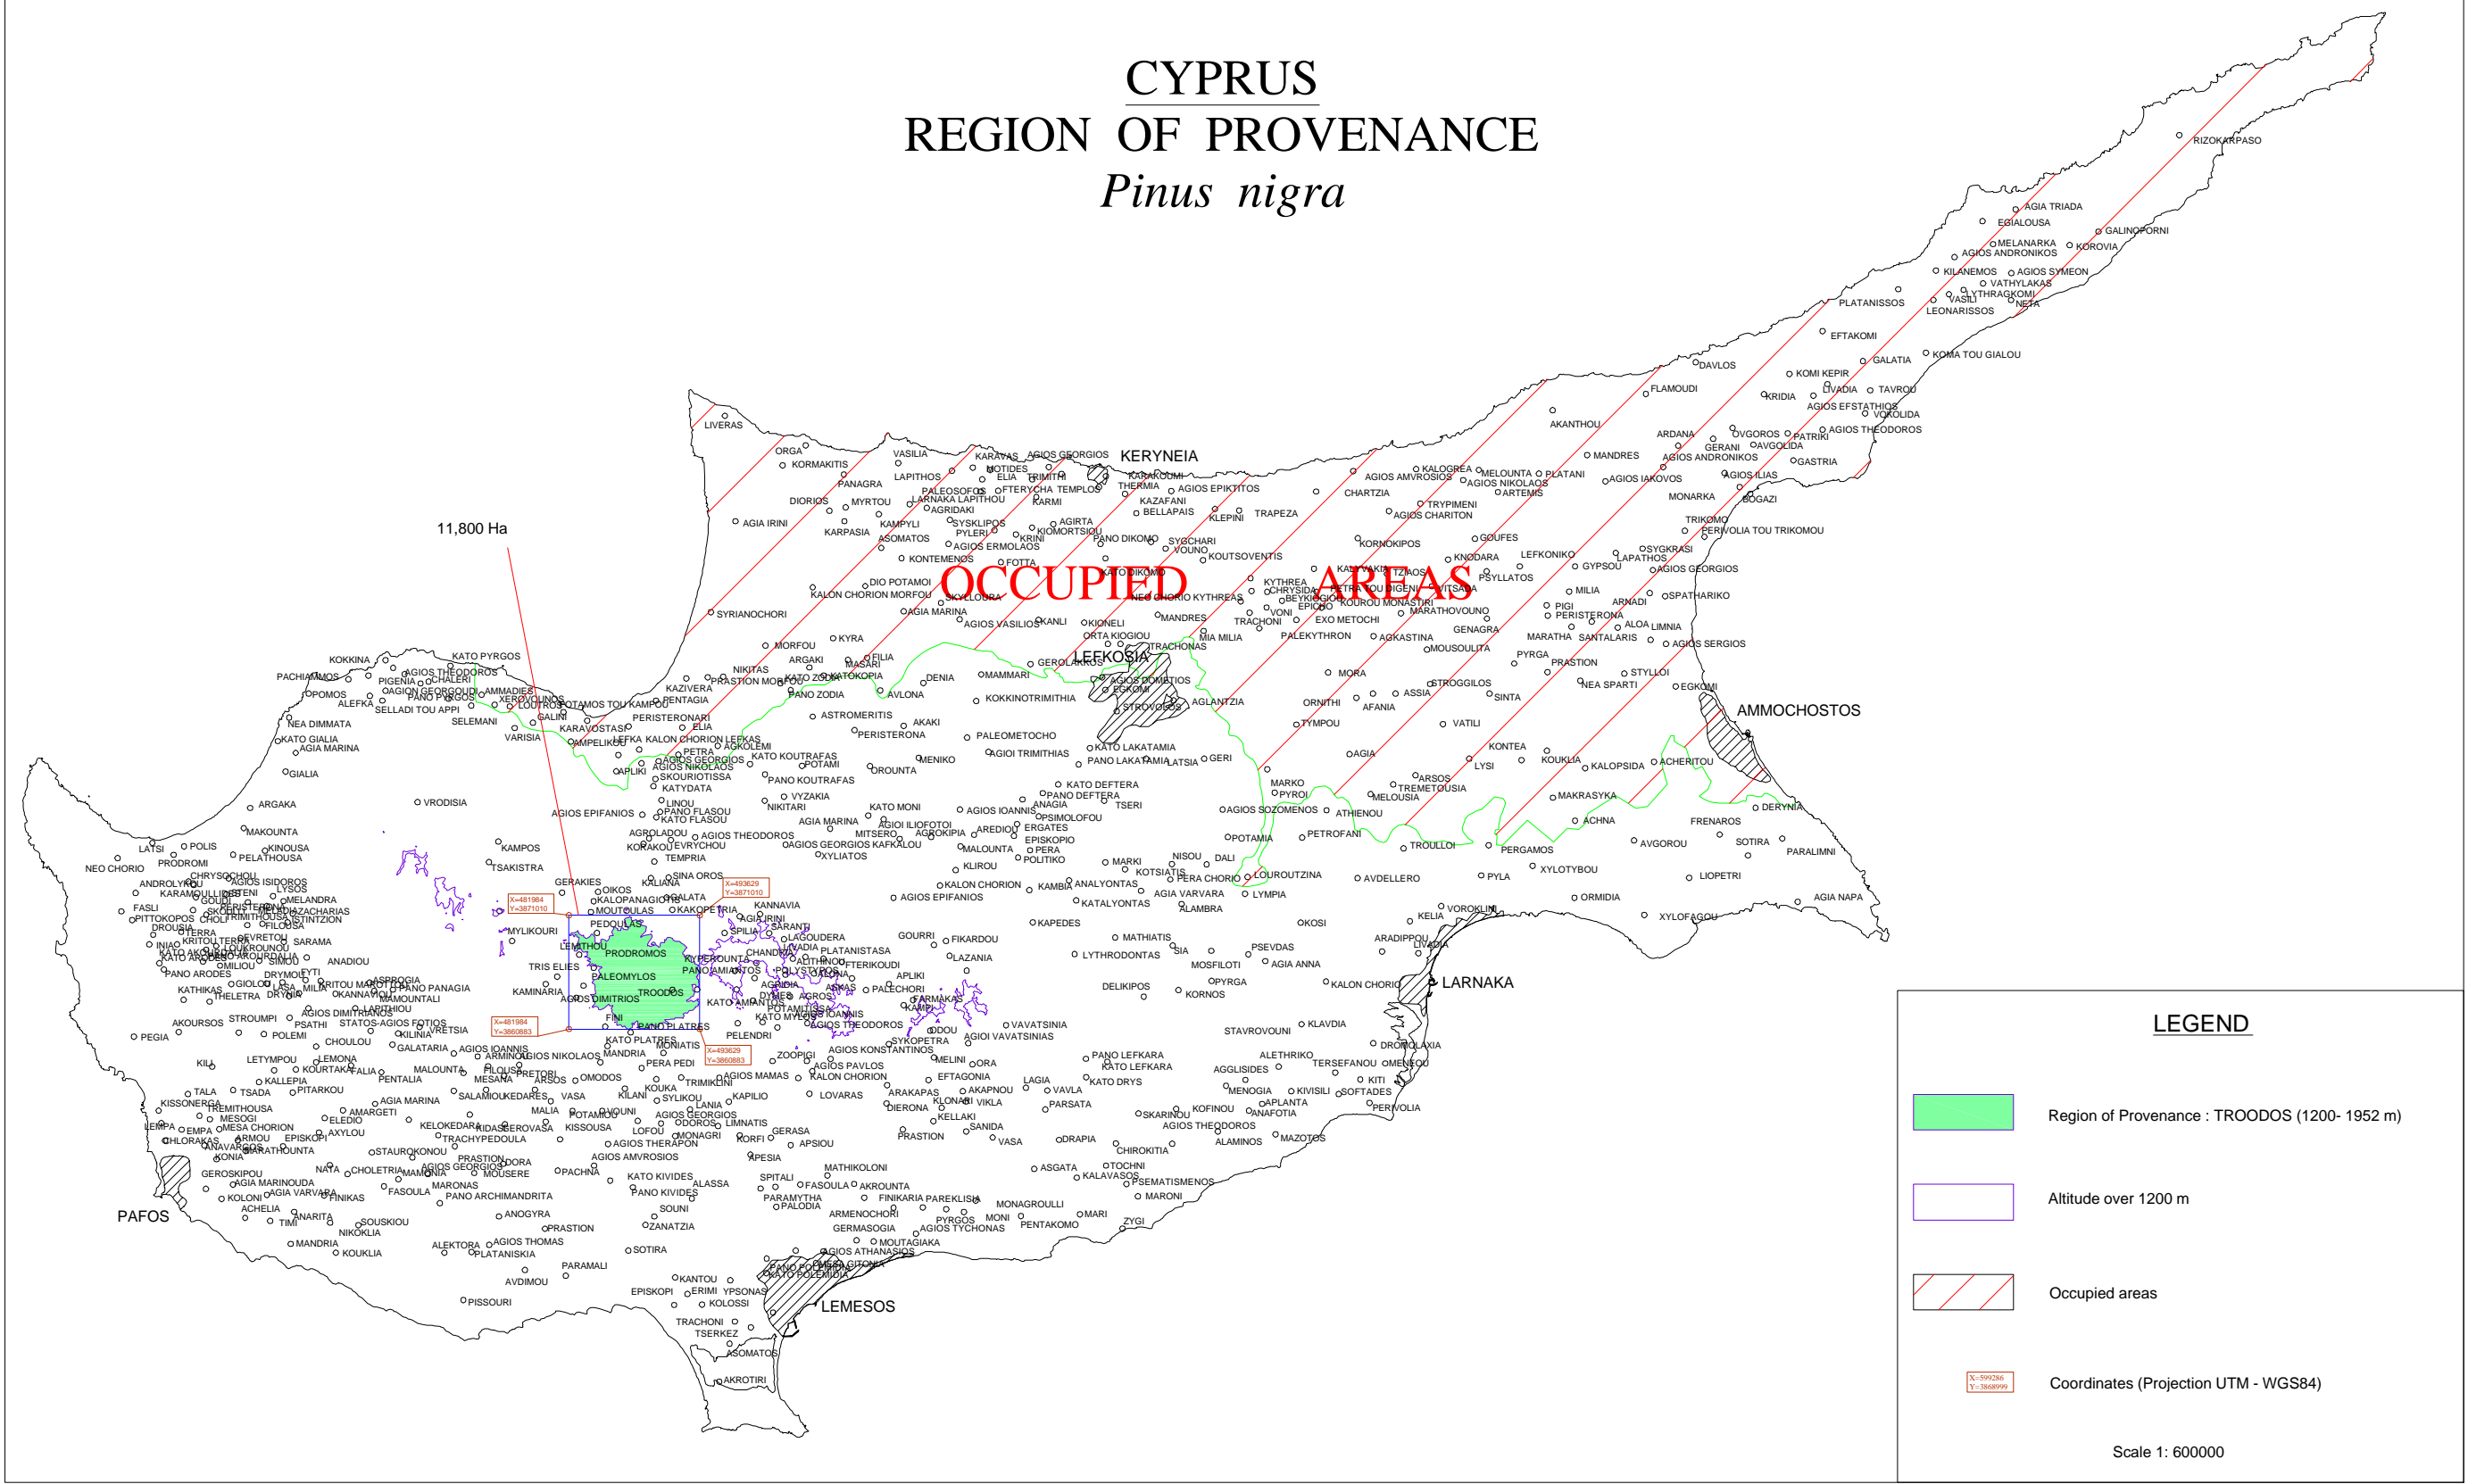

CYPRUS

REGION OF PROVENANCE

Pinus brutia

CYPRUS

REGION OF PROVENANCE

Pinus nigra

LEGEND

- Region of Provenance : TROODOS (1200- 1952 m)
- Altitude over 1200 m
- Occupied areas
- Coordinates (Projection UTM - WGS84)

Scale 1: 600000

CYPRUS

REGION OF PROVENANCE

Pinus pinea

CYPRUS

REGION OF PROVENANCE *Populus nigra* - *Populus alba*

CYPRUS

REGION OF PROVENANCE *Robinia pseudoacacia*