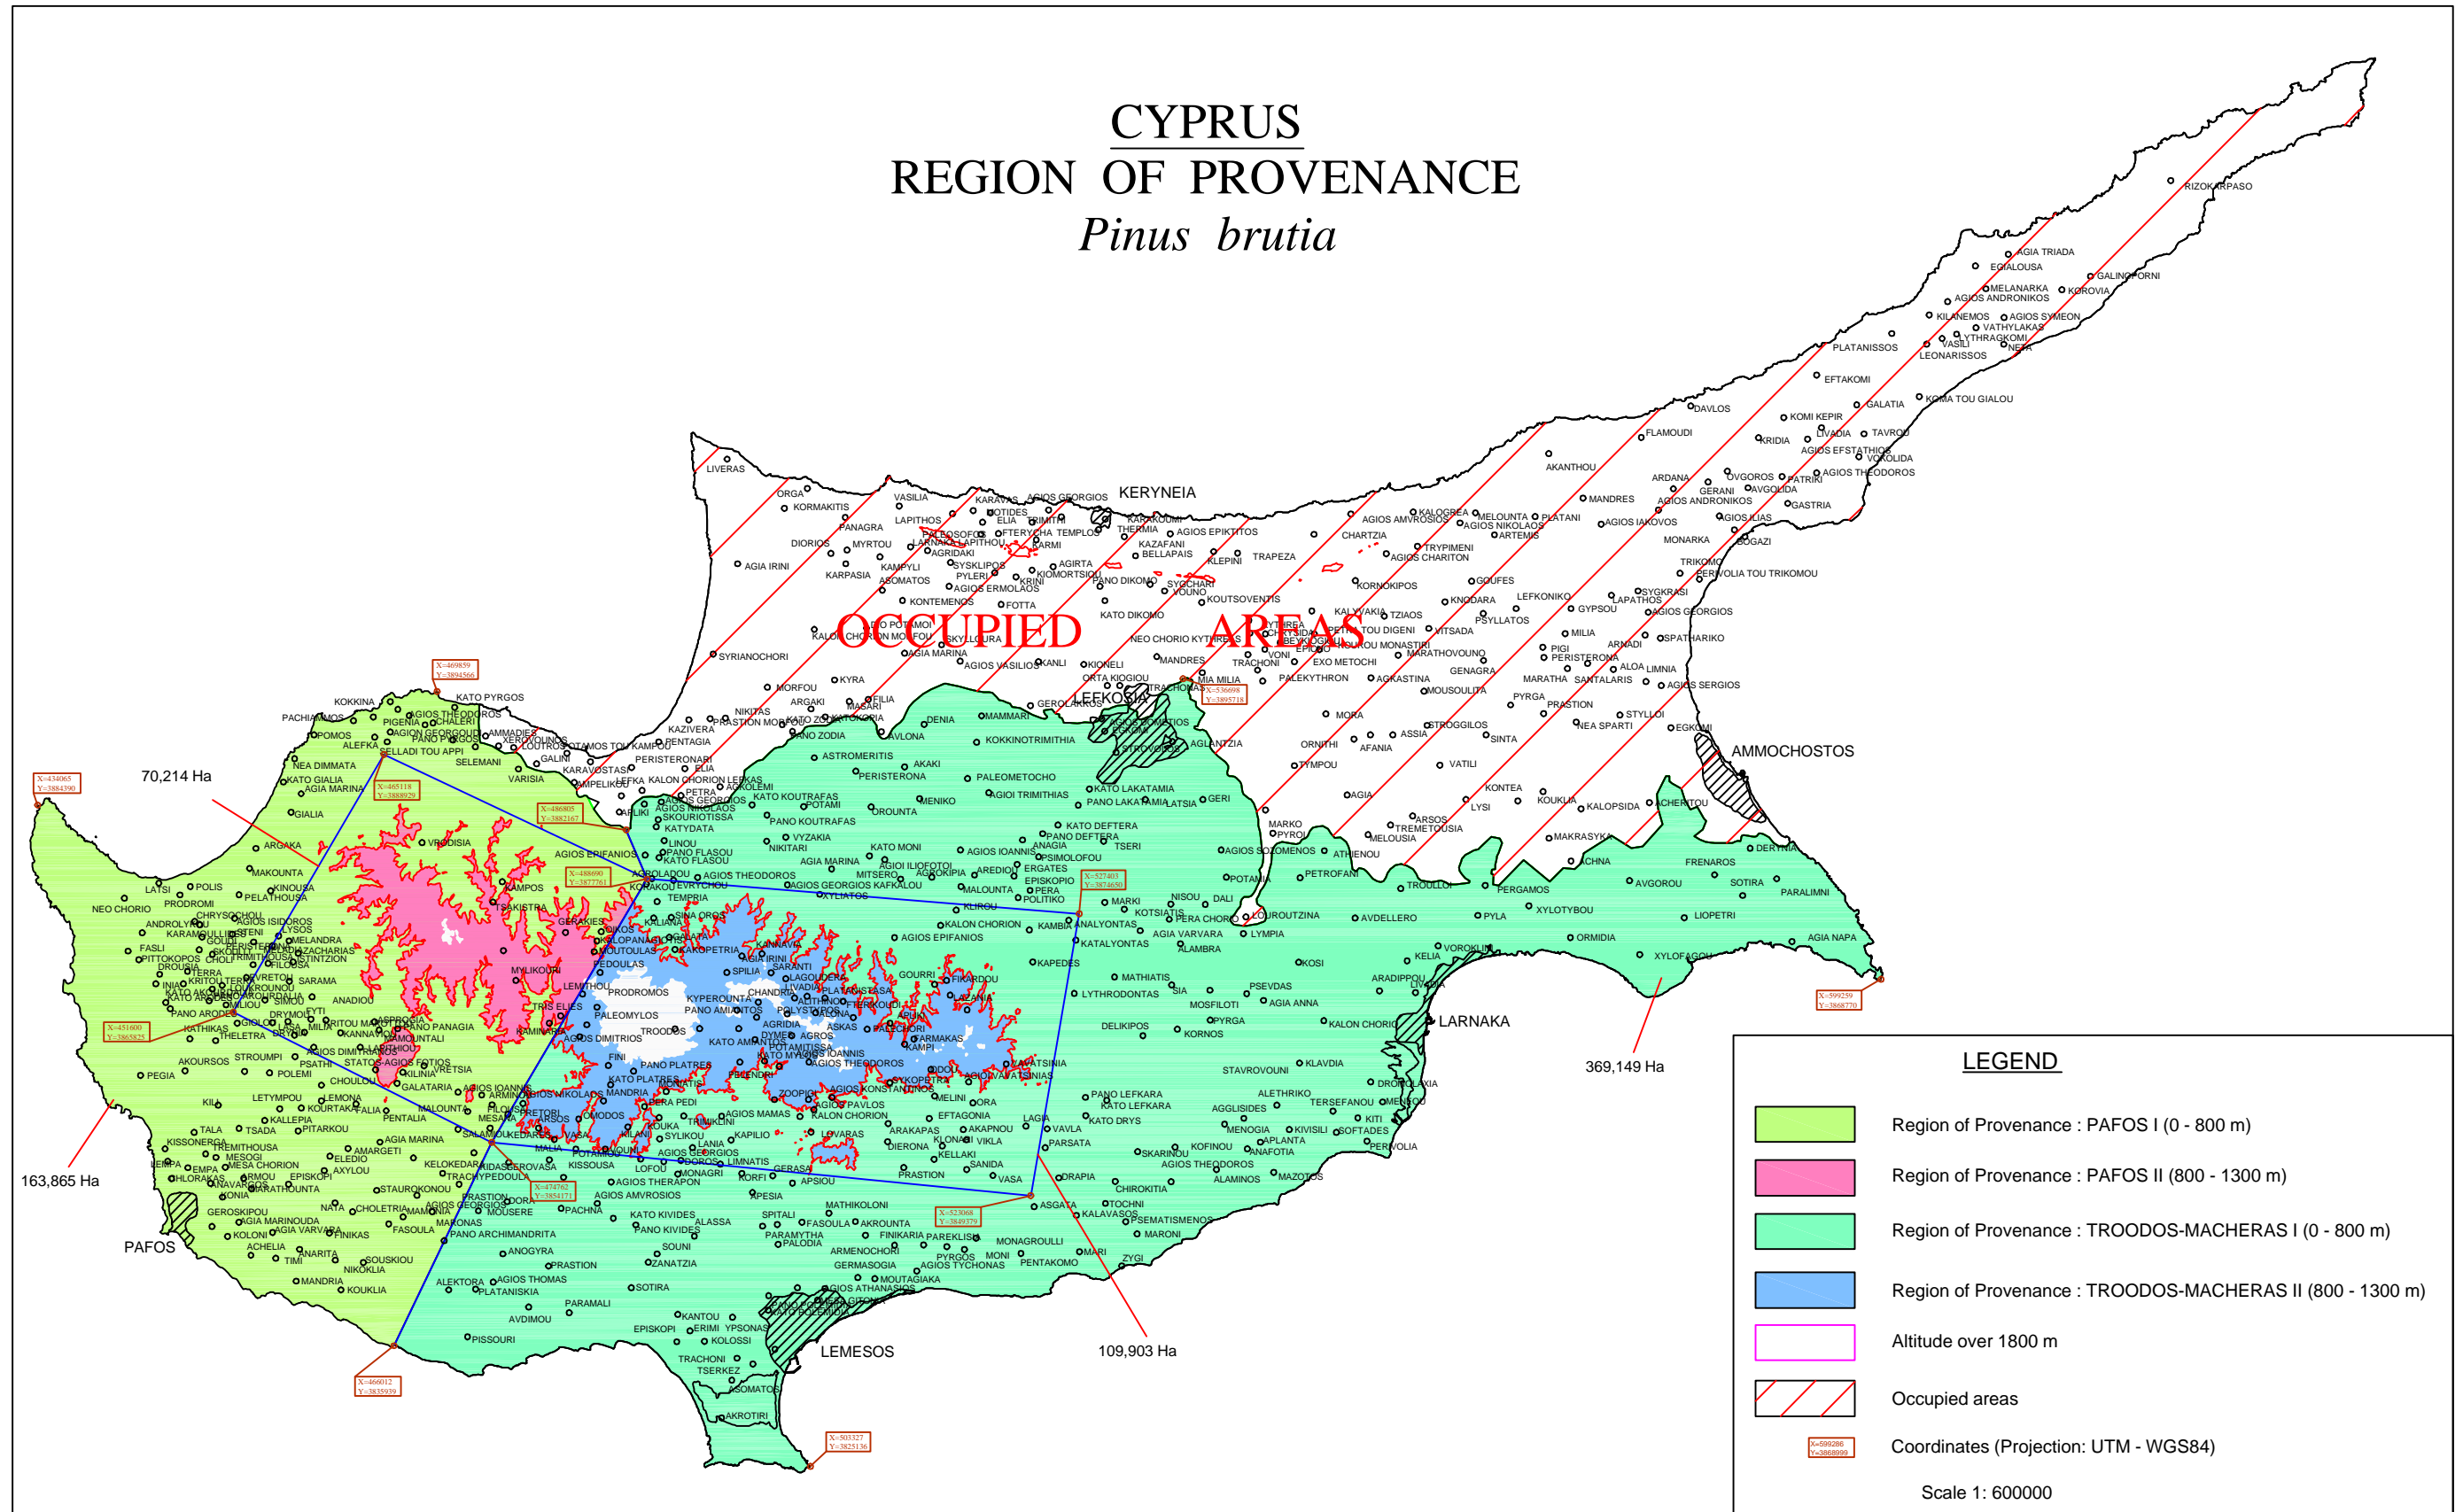

CYPRUS

REGION OF PROVENANCE

Pinus brutia

CYPRUS

REGION OF PROVENANCE

Pinus nigra

LEGEND

- Region of Provenance : TROODOS (1200- 1952 m)
- Altitude over 1200 m
- Occupied areas
- Coordinates (Projection UTM - WGS84)

Scale 1: 600000

CYPRUS

REGION OF PROVENANCE

Pinus pinea

CYPRUS

REGION OF PROVENANCE *Populus nigra* - *Populus alba*

CYPRUS

REGION OF PROVENANCE *Robinia pseudoacacia*