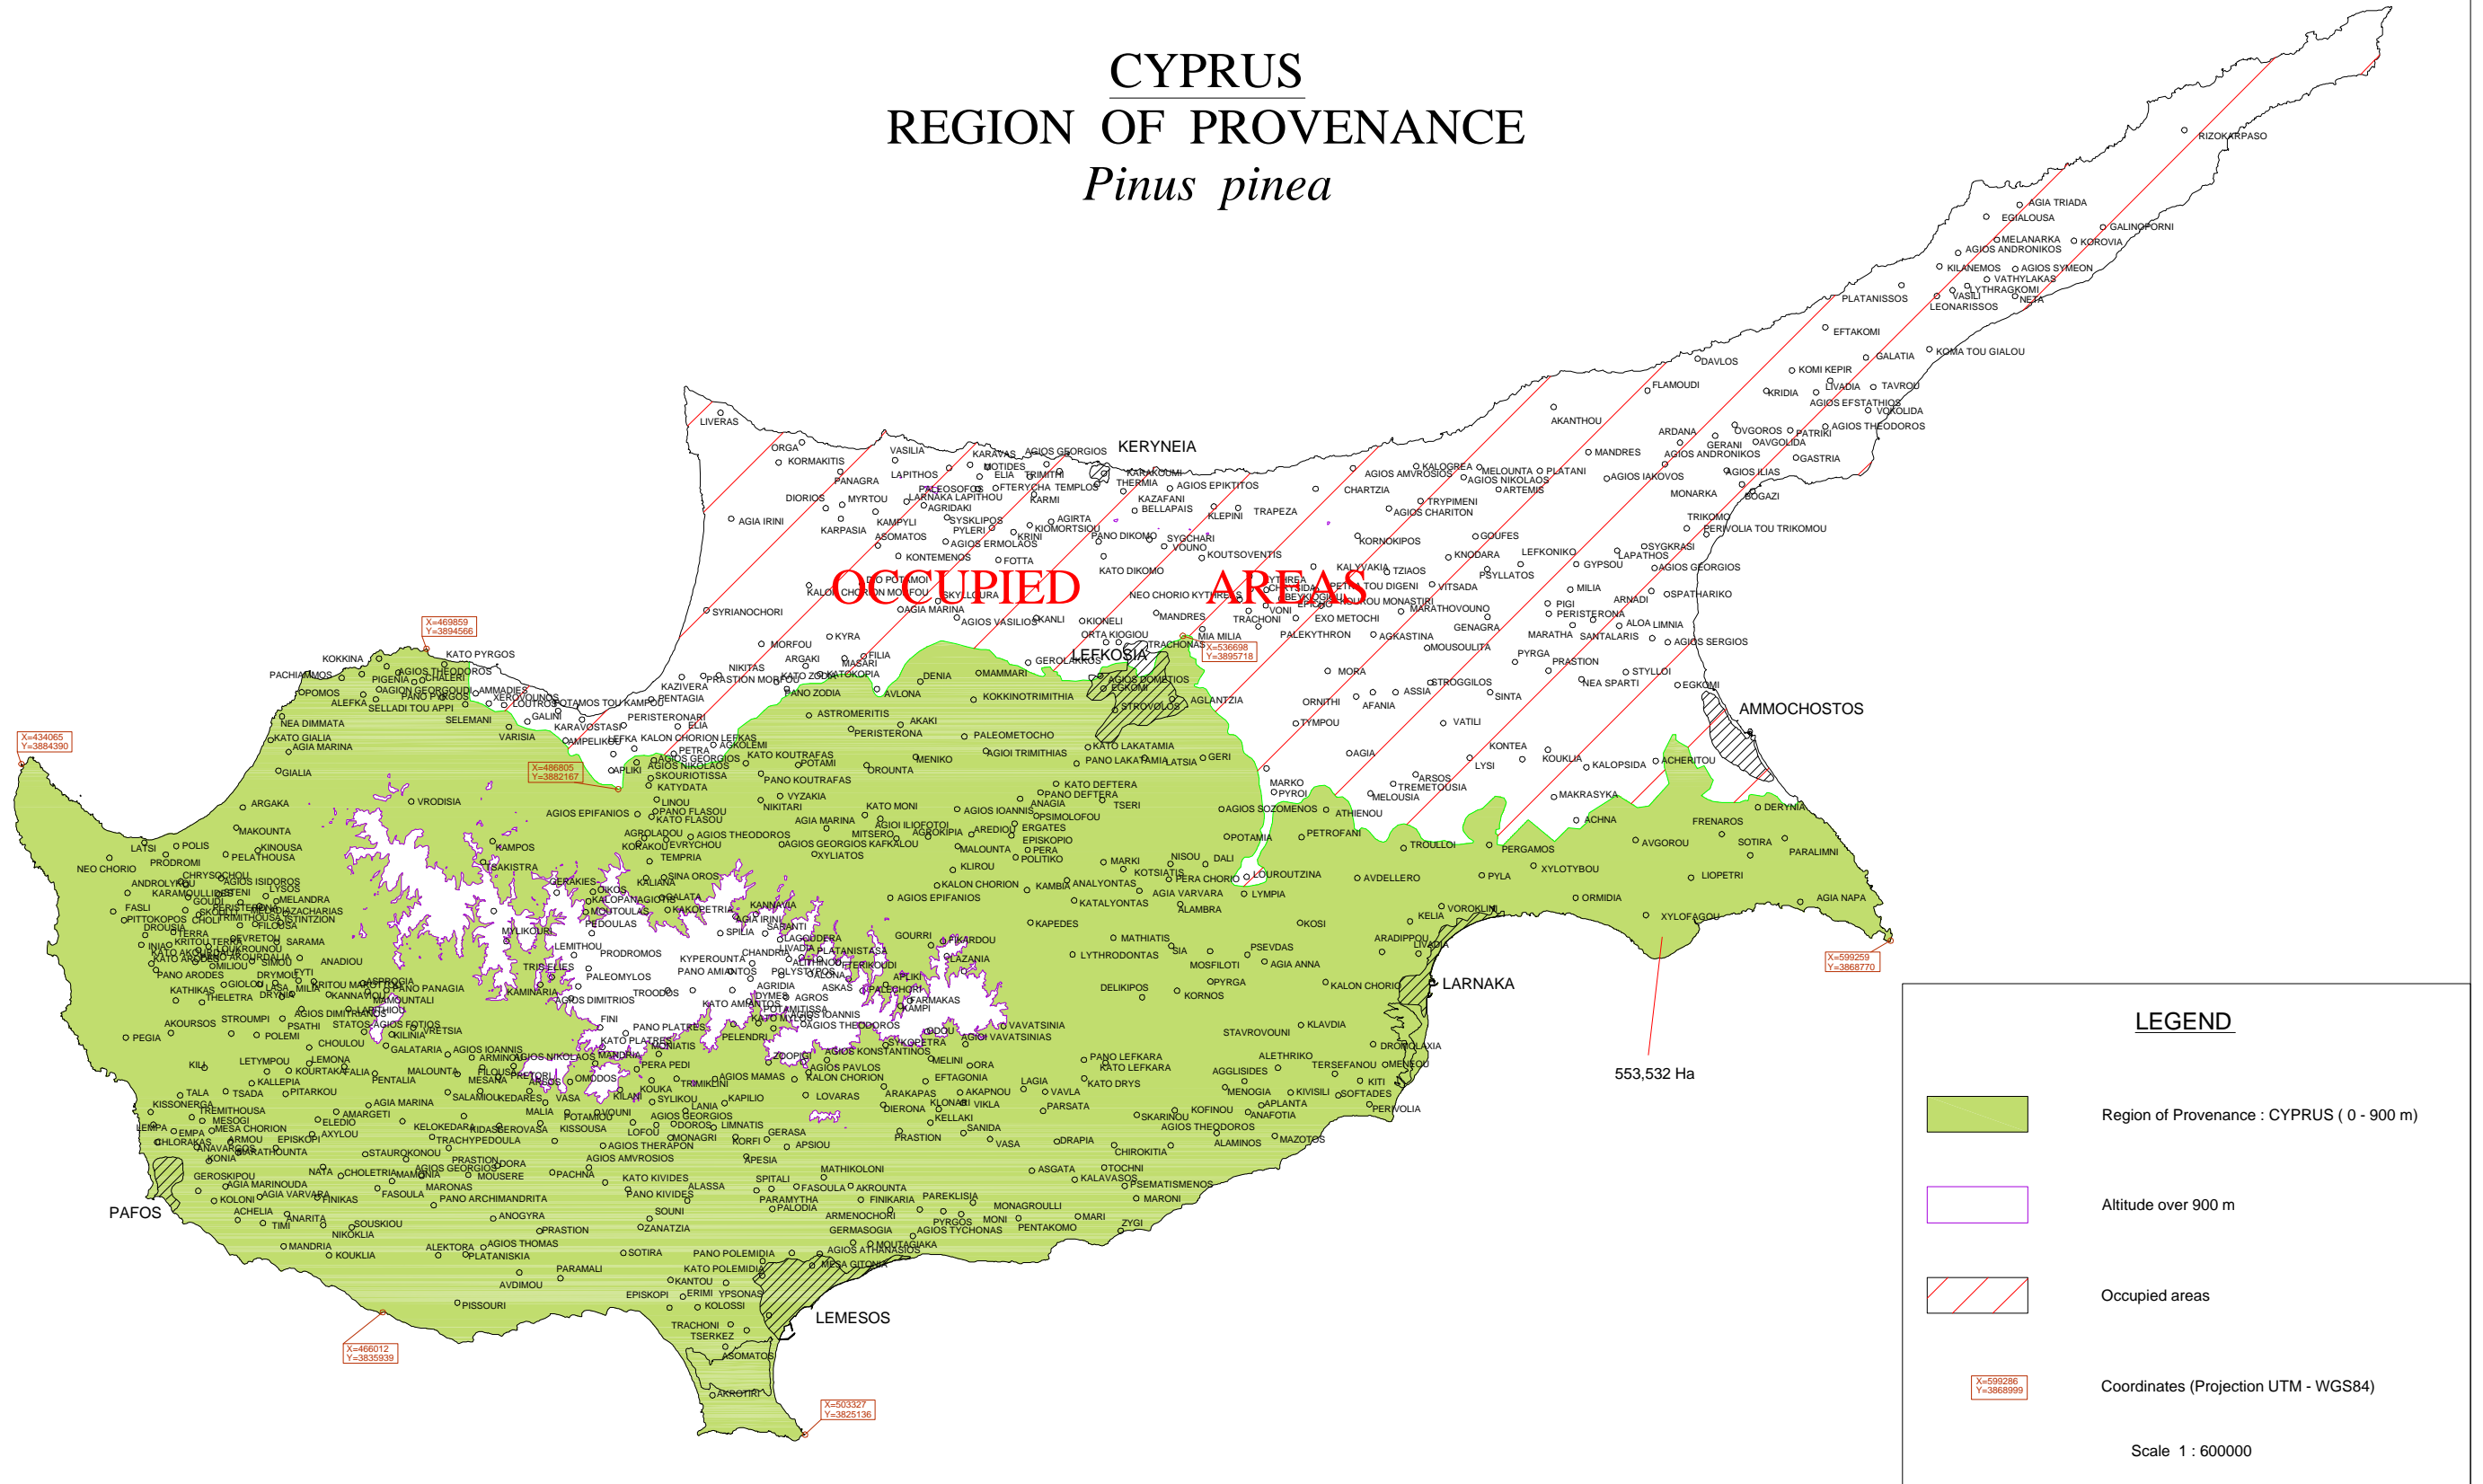

CYPRUS

REGION OF PROVENANCE

Pinus brutia

CYPRUS

REGION OF PROVENANCE

Pinus nigra

LEGEND

- Region of Provenance : TROODOS (1200- 1952 m)
- Altitude over 1200 m
- Occupied areas
- Coordinates (Projection UTM - WGS84)

Scale 1: 600000

CYPRUS

REGION OF PROVENANCE

Pinus pinea

CYPRUS

REGION OF PROVENANCE *Populus nigra* - *Populus alba*

CYPRUS

REGION OF PROVENANCE *Robinia pseudoacacia*